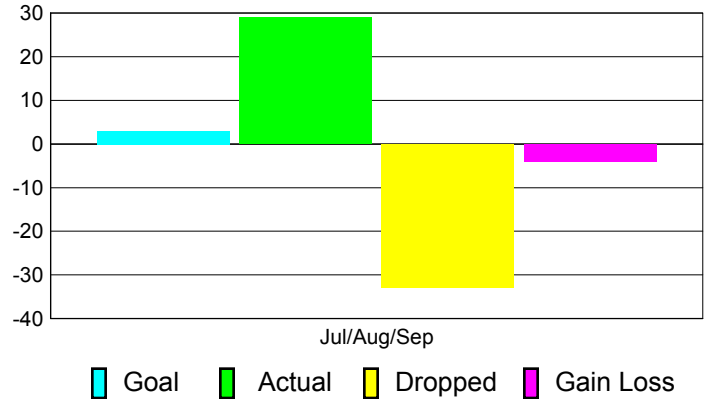

Membership Results 2012-2013

Goal, New, Dropped, Gain/Loss