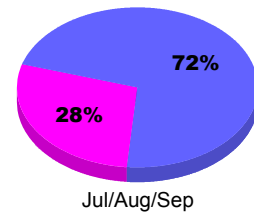

Membership Results
2012-2013

Membership
2011-2012

Month	Net Memb Goal	Actual New Memb	Actual Dropped Memb	Gain/Loss of Memb	Gain/Loss of Memb
Jul/Aug/Sep	3	29	-33	-4	-24
Totals	3	29	-33	-4	-24

Membership Results 2012-2013

Goal, New, Dropped, Gain/Loss

Comparison of Membership Gain/Loss

Current Year Compared to the Previous Year

Gender Comparison 2012-2013

■ Male ■ Female